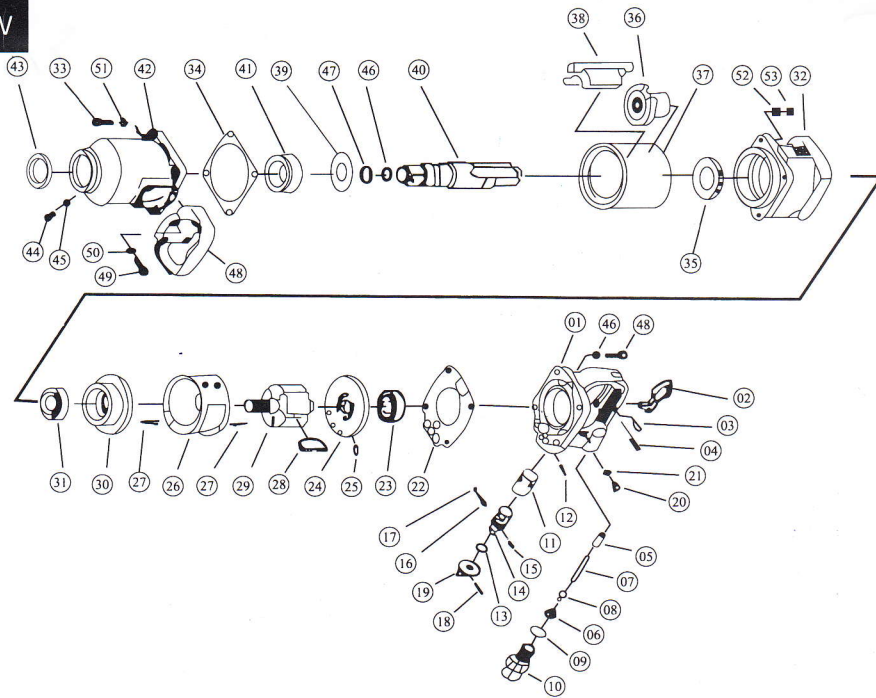

1" AIR IMPACT WRENCH

EXPLODED VIEW

PARTS LIST

PARTS No.	Name Of Parts	Perset	PARTS No.	Name Of Parts	Perset
1	Handle	1	27	Spring pin	2
2	Switch	1	28	Leaf	6
3	Spring pin	1	29	Impeller	1
4	Needle pin	1	30	After the Cover	1
5	Throttle bushing	1	31	Bearing	1
6	Throttle spring	1	32	Chassis	1
7	Throttle pin	1	33	Hexagon screw	4
8	Throttle	1	34	Ring	1
9	O-ring	1	35	Gasket	1
10	Inlet Bushing	1	36	Hanawa	1
11	Valve Bushing	1	37	Hammer rack	1
12	Spring pin	1	38	Eccentric block	2
13	O-ring	1	39	Thrust Washer	1
14	Valve	1	40	Axis	1
15	Spring pin	1	41	Bearing	1
16	Spring	1	42	Hammer Shell	1
17	Ball	1	43	Anti-oil-ring	1
18	Spring pin	1	44	Oil Plug Screw	1
19	Copper sleeve	1	45	O-ring	1
20	Oil Plug Screw	1	46	O-ring	1
21	O-ring	1	47	Fixed ring	1
22	Shell ring	1	48	D-Handle	1
23	Bearing	1	49	Spring washer	4
24	After the Cover	1	50	Hex cap bolts	4
25	Spring pin	1	51	Elastic washer	4
26	Cylinder	1	52	Hex Nut	12