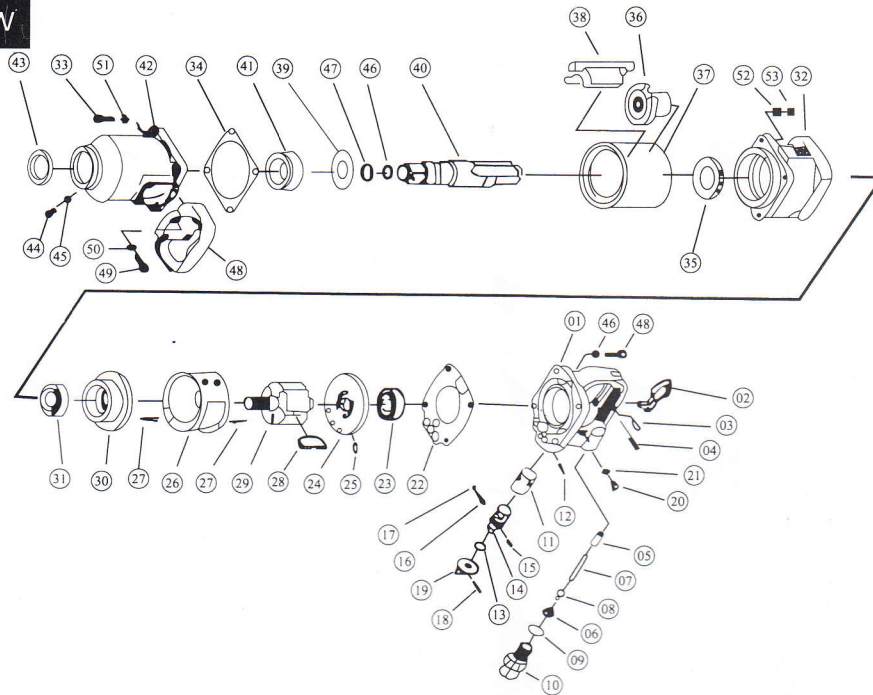

# 1" AIR IMPACT WRENCH

## EXPLODED VIEW

## PARTS LIST

PARTS No.	Name Of Parts	Perset	PARTS No.	Name Of Parts	Perset
1	Handle	1	27	Spring pin	2
2	Switch	1	28	Leaf	6
3	Spring pin	1	29	Impeller	1
4	Needle pin	1	30	After the Cover	1
5	Throttle bushing	1	31	Bearing	1
6	Throttle spring	1	32	Chassis	1
7	Throttle pin	1	33	Hexagon screw	4
8	Throttle	1	34	Ring	1
9	O-ring	1	35	Gasket	1
10	Inlet Bushing	1	36	Hanawa	1
11	Valve Bushing	1	37	Hammer rack	1
12	Spring pin	1	38	Eccentric block	2
13	O-ring	1	39	Thrust Washer	1
14	Valve	1	40	Axis	1
15	Spring pin	1	41	Bearing	1
16	Spring	1	42	Hammer Shell	1
17	Ball	1	43	Anti-oil-ring	1
18	Spring pin	1	44	Oil Plug Screw	1
19	Copper sleeve	1	45	O-ring	1
20	Oil Plug Screw	1	46	O-ring	1
21	O-ring	1	47	Fixed ring	1
22	Shell ring	1	48	D-Handle	1
23	Bearing	1	49	Spring washer	4
24	After the Cover	1	50	Hex cap bolts	4
25	Spring pin	1	51	Elastic washer	4
26	Cylinder	1	52	Hex Nut	12